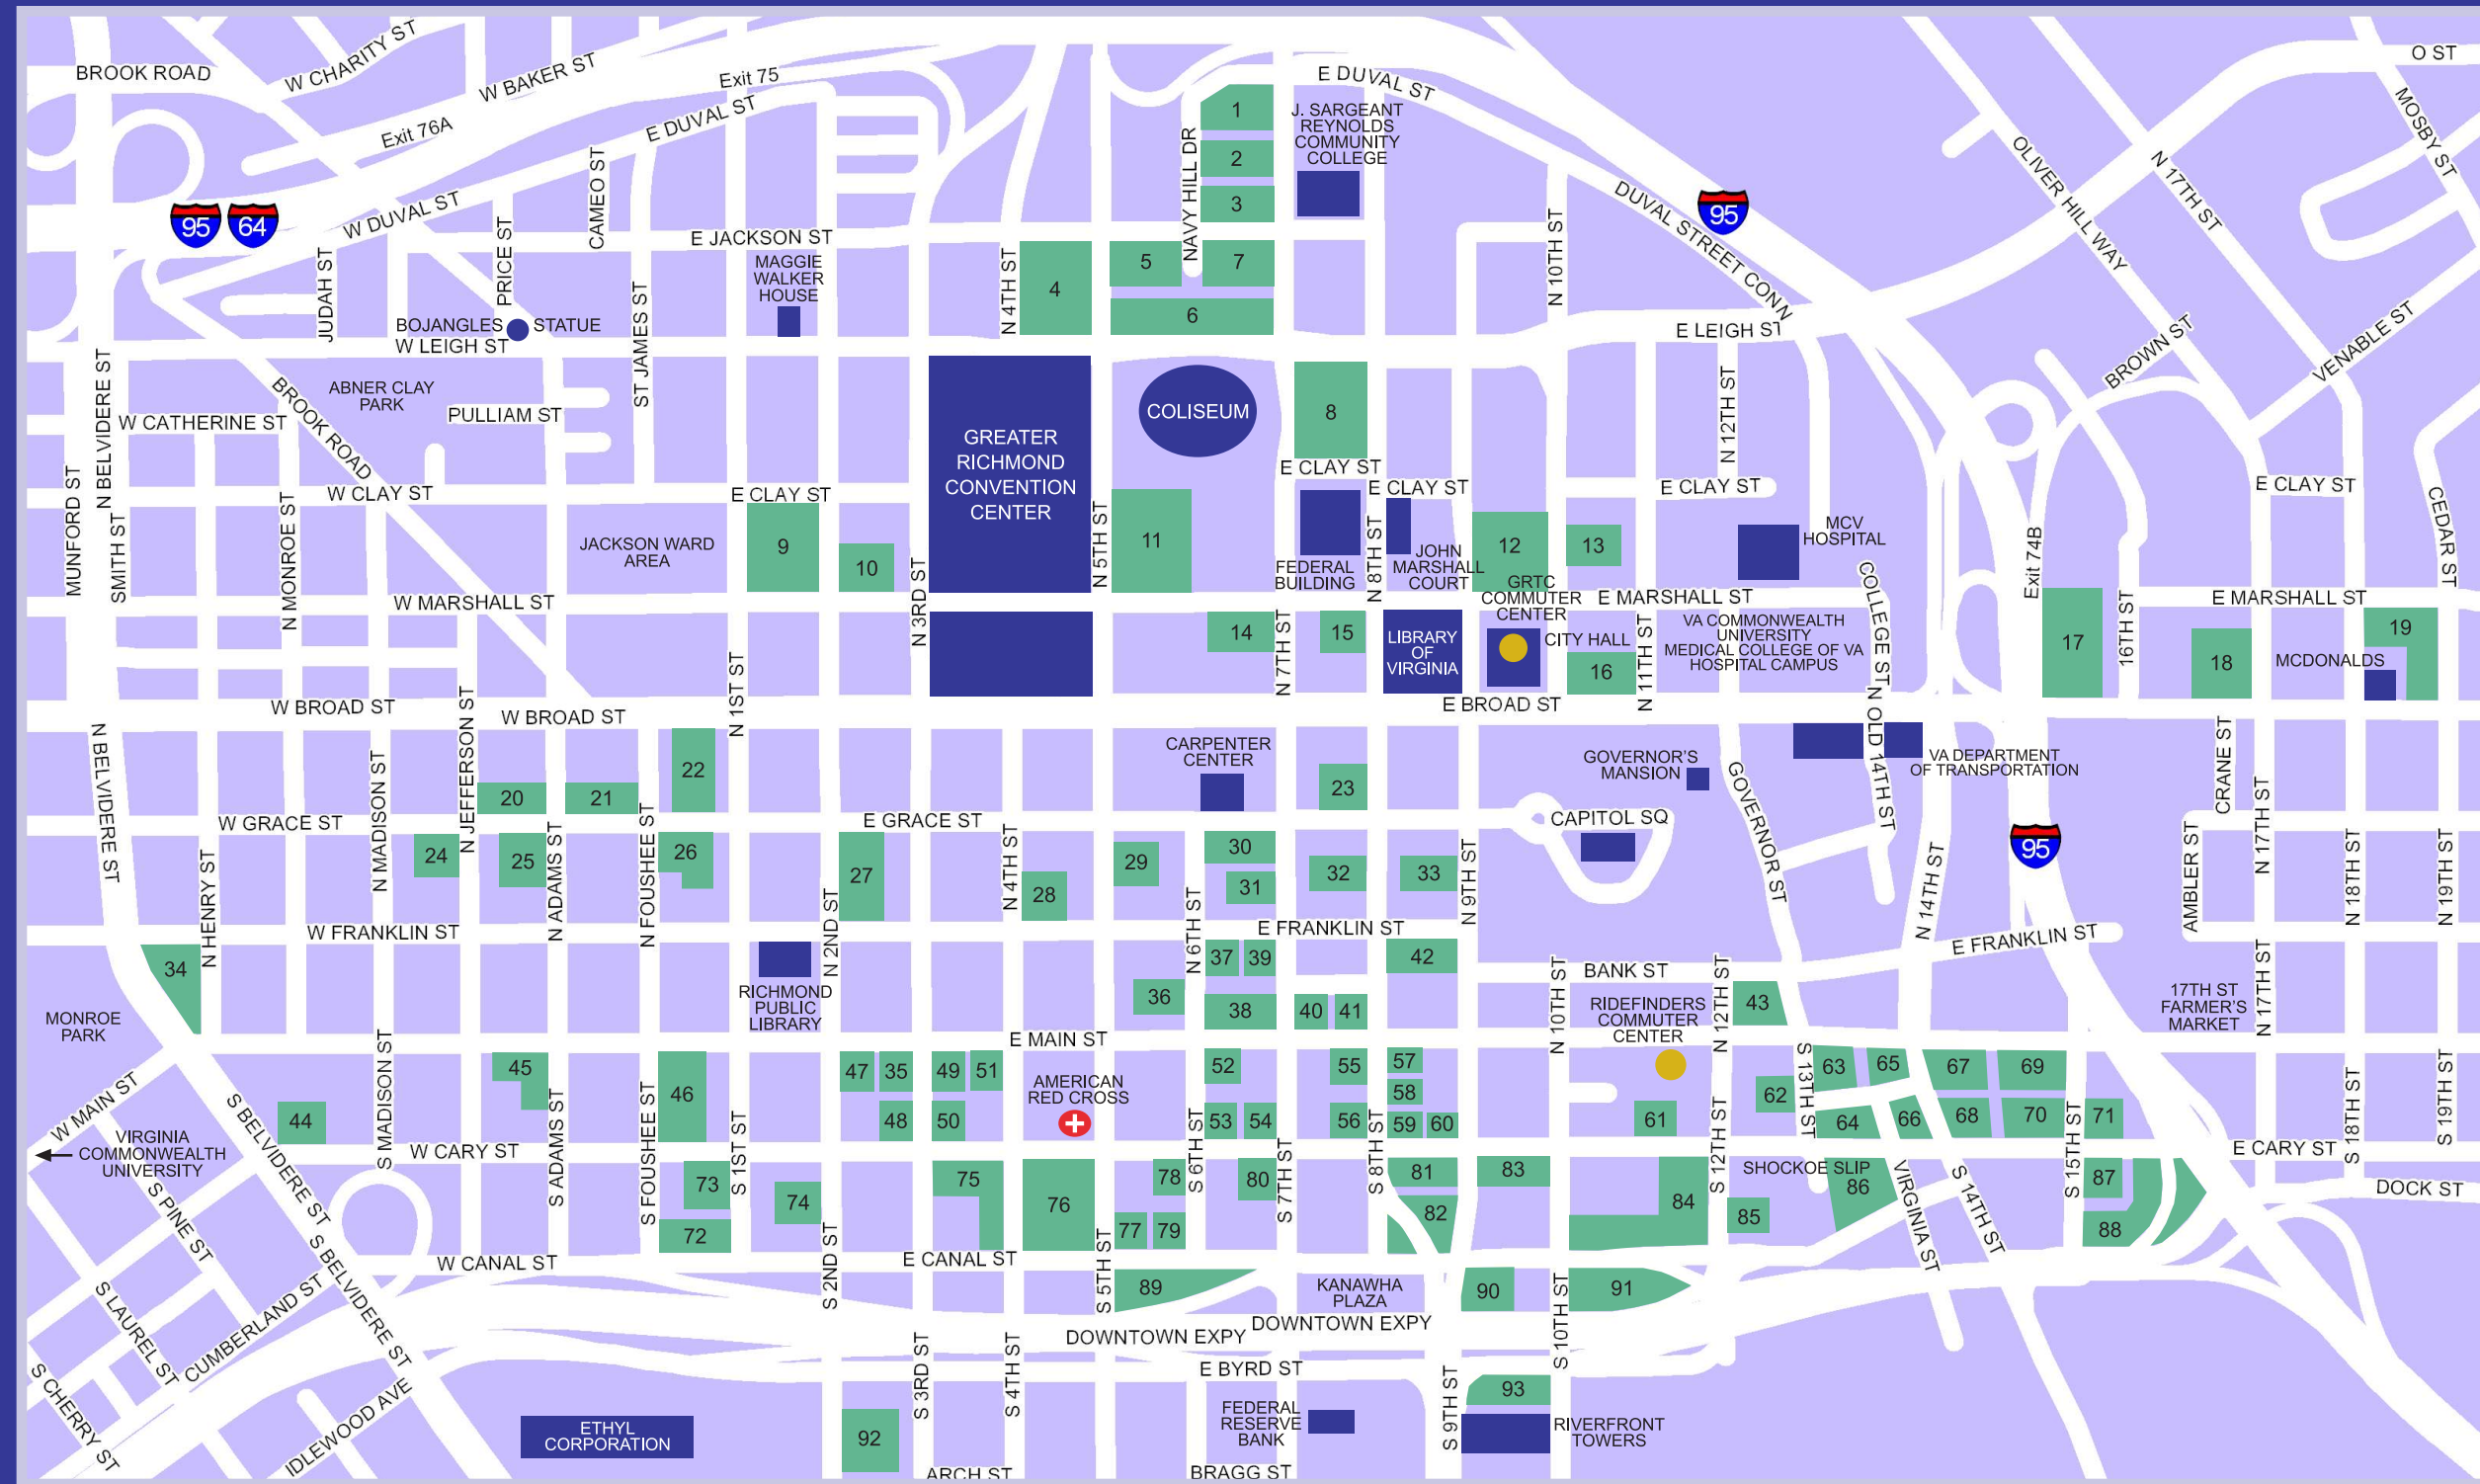

RIDE FINDERS

DOWNTOWN RICHMOND PUBLIC PARKING LOT MAP

LEGEND

-  Parking Lots
-  City Landmarks
-  Commuter Centers
-  American Red Cross

Due to Richmond Downtown Redevelopment, street closures may occur near or around parking lots. For the most up to date information on street closures, visit the City's website at www.ci.richmond.va.us

WELCOME TO DOWNTOWN RICHMOND!

RideFinders assists clients from all over the Central Virginia area who commute to downtown. Our Downtown Commuter Guide includes a convenient map of downtown, complete with nearly 100 parking lot locations and a list of parking rates.

we are located at:

Bank of America Pavilion
1111 E. Main Street
Richmond, VA 23219

804-643-RIDE or 800-693-RIDE
Monday-Friday: 8:30 a.m. to 5:00 p.m.
(Excluding major holidays)

DOWNTOWN COMMUTER GUIDE

The Key To Clean
Air Is The "Ride"